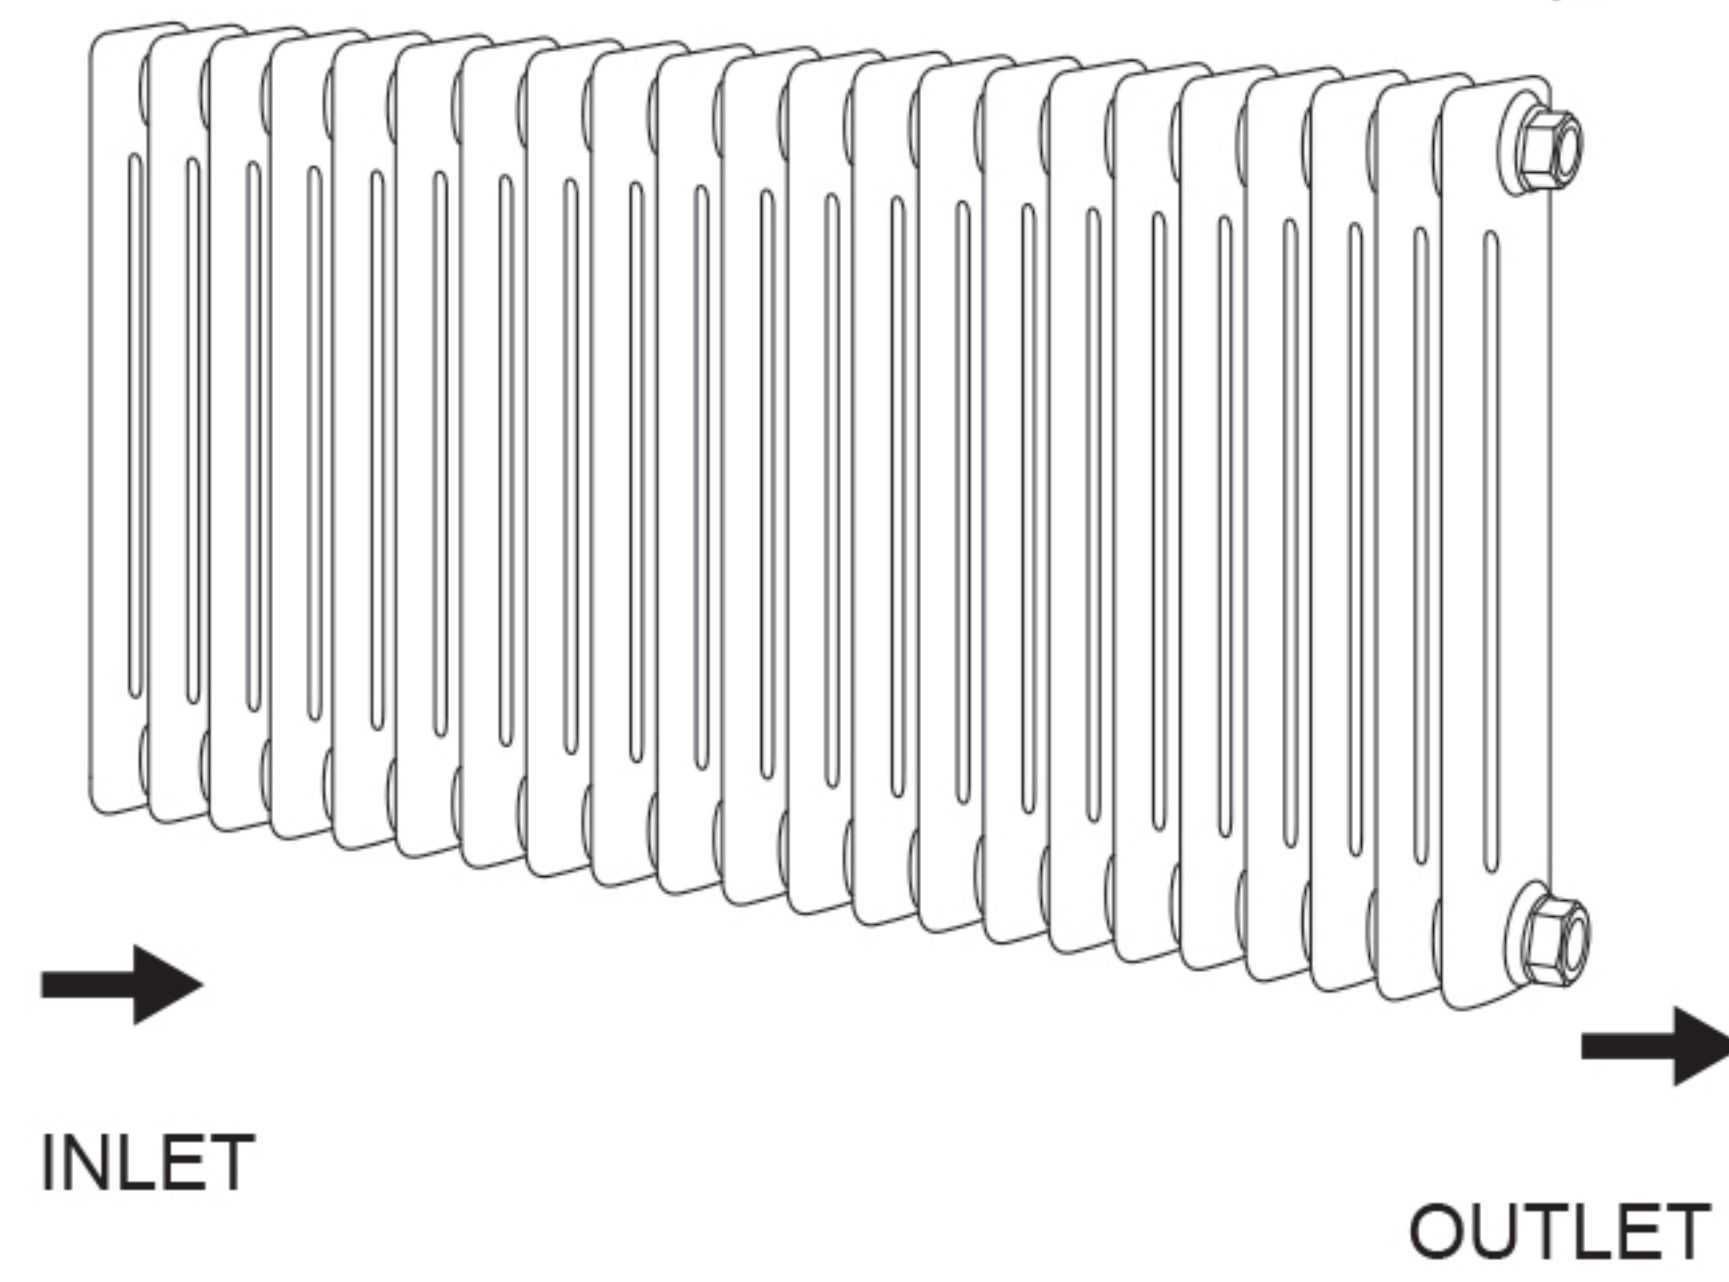

# column radiator

01

[01] [02] PREASSEMBLED

[01]

[02]

[02] BLANKING PLUG

[01] AIR VENT

INLET

OUTLET

02

[04]

03

[05]

[06]

[07]

04

05

CONNECT WITH MONO TAP WATER PIPE

06

**NOTE:** ENSURE CORRECT LEVELS OF INHIBITOR IN YOUR SYSTEM

## Your product

[01]x1

[02]x1

[03]x2

[04]x8

[05]x8

[06]x8

[07]x4