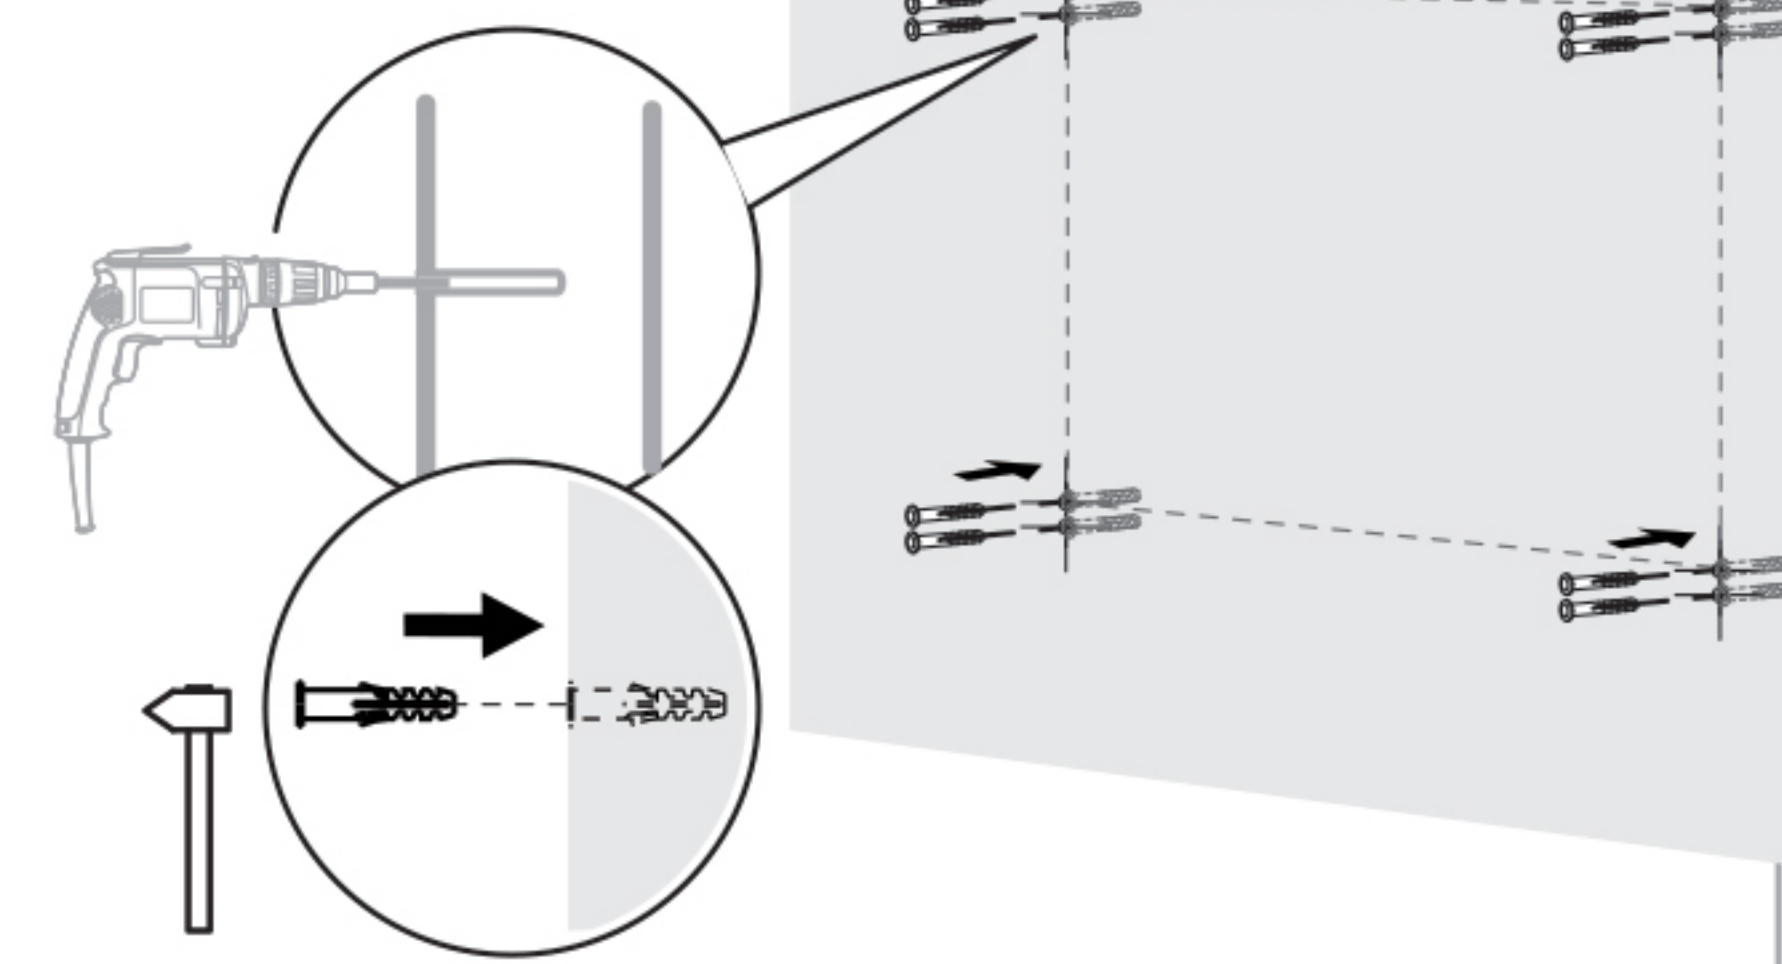

# column radiator

01

[01] [02] PREASSEMBLED

[01]

[02]

[02] BLANKING PLUG

[01] AIR VENT

INLET

OUTLET

02

[04]

03

[05]

[06]

[07]

04

05

CONNECT WITH MONO TAP WATER PIPE

06

**NOTE:** ENSURE CORRECT LEVELS OF INHIBITOR IN YOUR SYSTEM